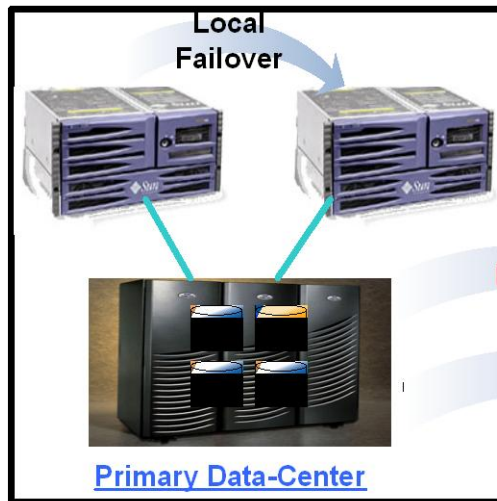

Enterprise Data Replication

Business Links Data-Replication Services include proper design, installation and configuration of top-tier Data Replication products from hardware vendors such as EMC, Network Appliance, IBM, in addition to host-based mirroring, and clustering solutions from

Veritas (Symantec). In addition to ensuring a timely, cost-effective deployment that cuts risk and speeds up results, Business Links professionals efficiently handle the end-to-end complexities associated with design, installation and optimization tasks.

Data Replication

Data-Replication techniques such as SnapMirror, SRDF and TrueCopy are considered highly reliable for replication and migration of data across Geographic boundaries

Depending upon your Data Replication needs, our recommended solution(s) can range from a real-time, Disaster Tolerant "Synchronous" as well as "Asynchronous" replication between Storage arrays and application servers to local host-based replication capabilities for easily