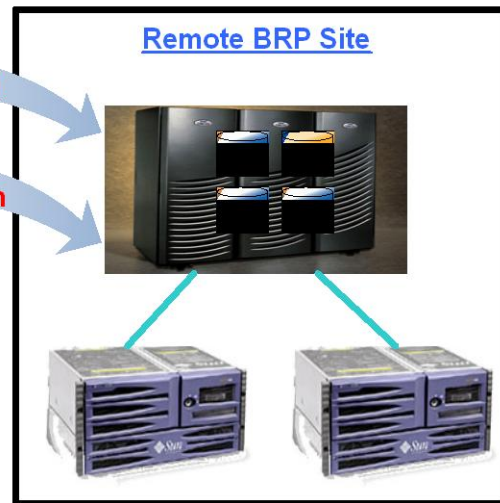

Enterprise Data Replication

Business Links Data-Replication Services include proper design, installation and configuration of top-tier Data Replication products from hardware vendors such as EMC, Network Appliance, IBM, in addition to host-based mirroring, and clustering solutions from

Veritas (Symantec). In addition to ensuring a timely, cost-effective deployment that cuts risk and speeds up results, Business Links professionals efficiently handle the end-to-end complexities associated with design, installation and optimization tasks.

Data Replication

Data-Replication techniques such as SnapMirror, SRDF and TrueCopy are considered highly reliable for replication and migration of data across Geographic boundaries

Depending upon your Data Replication needs, our recommended solution(s) can range from a real-time, Disaster Tolerant "Synchronous" as well as "Asynchronous" replication between Storage arrays and application servers to local host-based replication capabilities for easily

manageable mirroring and snapshots of critical business data. Irrespective of the solution you choose to implement, you will gain powerful capabilities to perform onsite point-to-point replication or across geographically separated data centers via metro-clusters and, FCIP based WAN solutions.